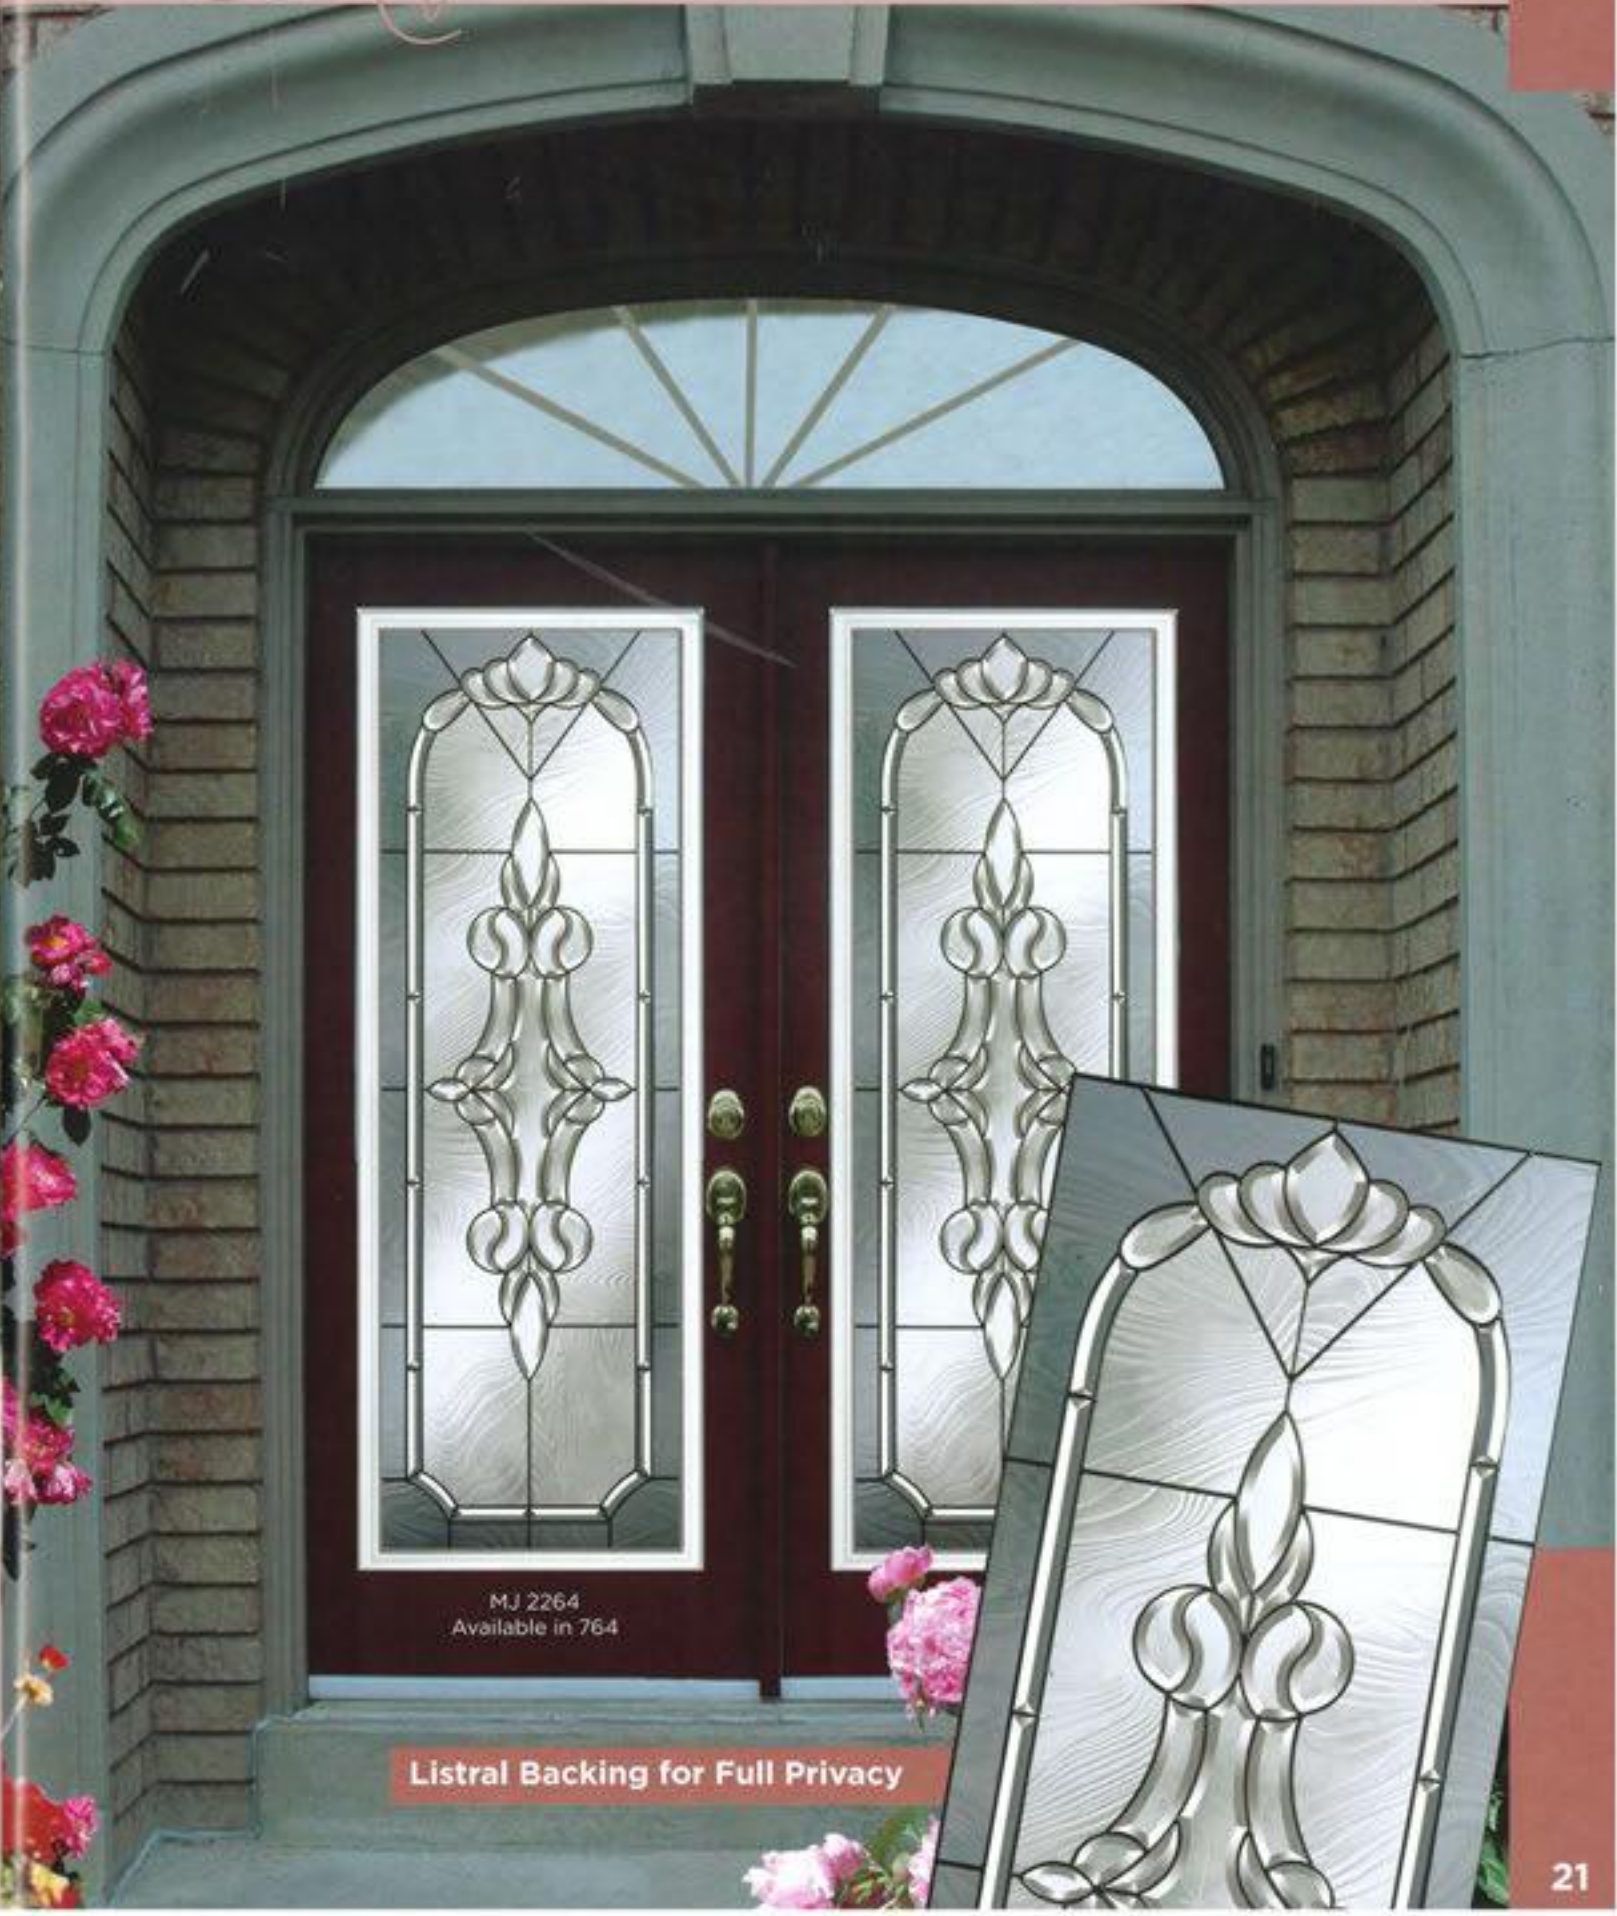

Westend

Decorative Glass Designs

WE 1539

WE 2236 WE 836

Brass • Patina • Zinc • 2248 • 2236 • 3/4 Oval • 764 • 848 • 836

Waterdown

Majestic

WD 764