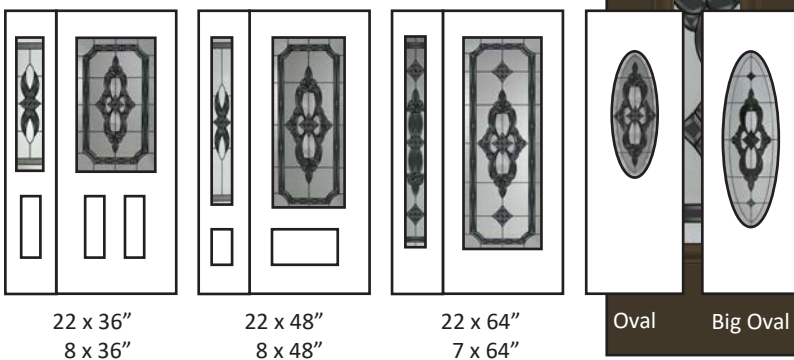

Berlin

Technical

Glass size available in: 22x64". Overall thickness: 1". Triple glazed unit. 3mm tempered glass. Argon gas inside.

Privacy Rating : 7/10

22 x 64"

Diana

Technical

Glass size available in: 22x36", 22x48" and 22x64". Overall thickness: 1". Triple glazed unit. 3mm tempered glass. Argon gas inside.

Privacy Rating : 8/10

8

Falshire

Technical

Glass size available in: 22x36", 22x48" and 22x64".
 Overall thickness: 1". Triple glazed unit. 3mm
 tempered glass. Argon gas inside.

Privacy Rating : 9/10

Imperial

Technical

Glass size available in: 22x36", 22x48" and 22x64".
Overall thickness: 1". Triple glazed unit. 3mm tempered glass. Argon gas inside.

Privacy Rating : 9/10

Lakefront

Technical

Glass size available in: 22x48" and 22x64". Overall thickness: 1". Triple glazed unit. 3mm tempered glass. Argon gas inside.

Privacy Rating : 9/10

Lily

Technical

Glass size available in: 22x36", 22x48" and 22x64".
Overall thickness: 1". Triple glazed unit. 3mm
tempered glass. Argon gas inside.

Privacy Rating : 8/10

22 x 36"

22 x 48"