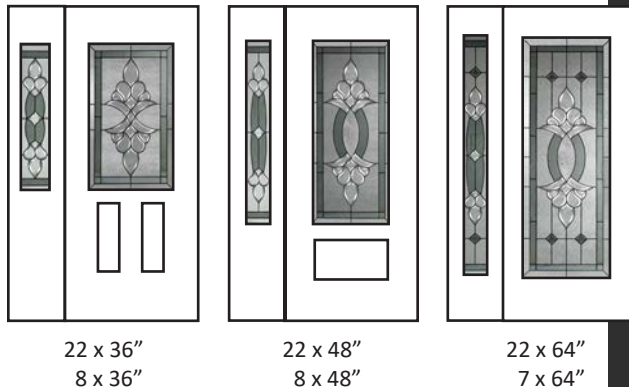

Ashbury

Technical

Glass size available in: 22x36", 22x48" and 22x64". Overall thickness: 1". Triple glazed unit. 3mm tempered glass. Argon gas inside.

Privacy Rating : 8/10