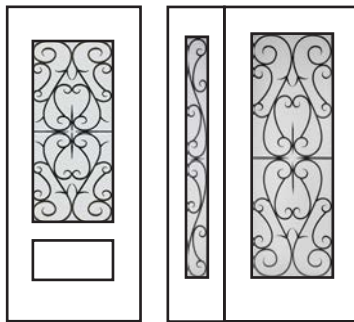

Arabia

Technical

Glass size available in: 22x48" and 22x64". Overall thickness: 1". Double glazed unit. 3mm tempered glass. Argon gas inside.

Privacy Rating : 10/10

22 x 46"

22 x 64"
7 x 64"