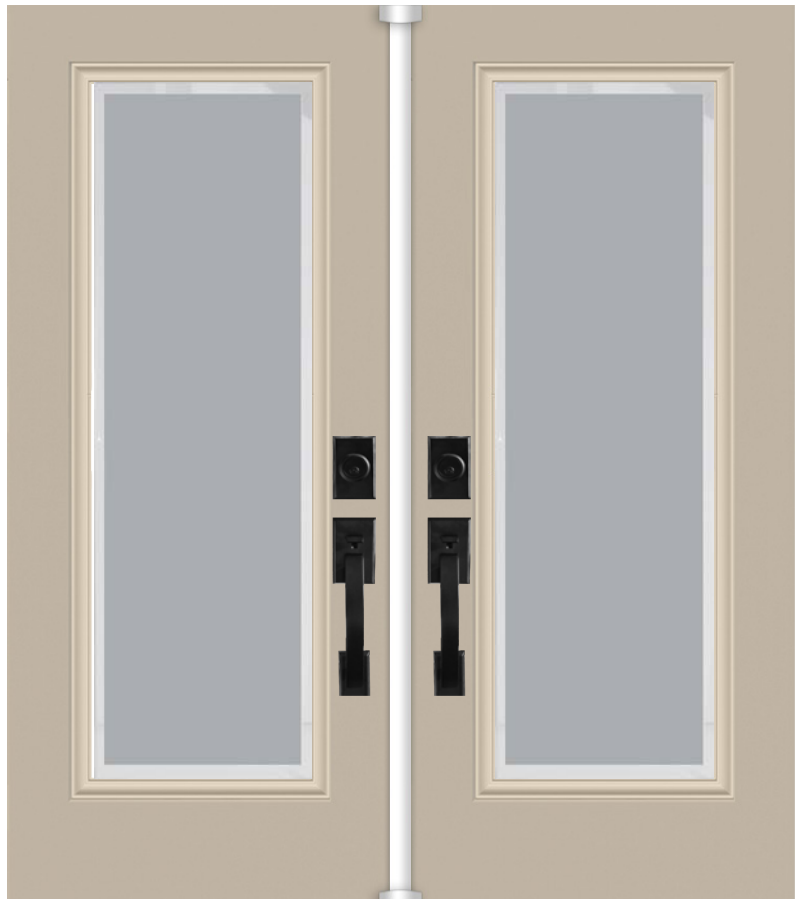

Acid Bevel

Technical

Glass size available in: 22x36", 22x48" and 22x64".
Overall thickness: 1". 1" Clear edge. Triple glazed unit. 3mm tempered glass. Argon gas inside.

Privacy Rating : 8/10