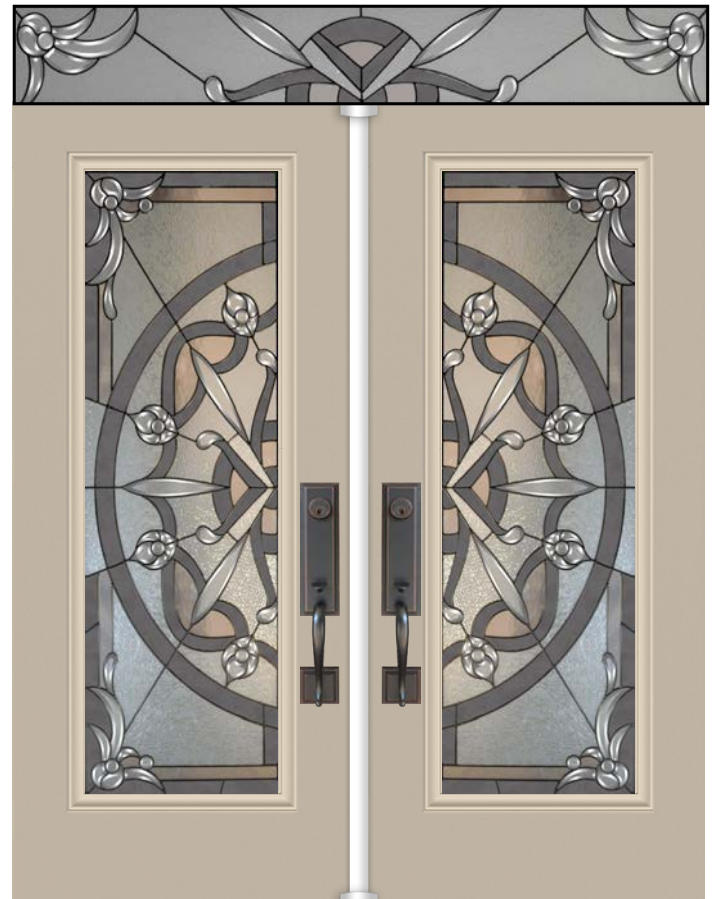

22 x 64"
7 x 64"

10

Madelyn

Technical

Glass size available in: 22x48" and 22x64". Overall
thickness: 1". Triple glazed unit. 3mm tempered
glass. Argon gas inside.

Privacy Rating : 8/10

22 x 48"

22 x 64"