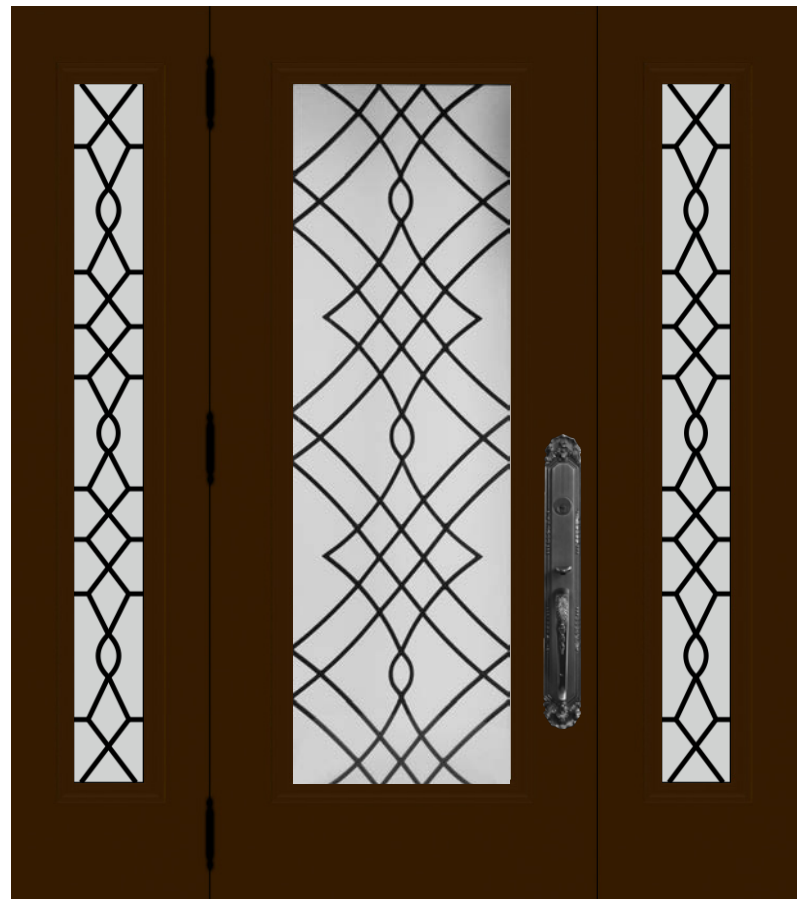

Arabia

Technical

Glass size available in: 22x48" and 22x64". Overall thickness: 1". Double glazed unit. 3mm tempered glass. Argon gas inside.

Privacy Rating : 10/10

22 x 46"

22 x 64"
7 x 64"

16

Ash Pine

Technical

Glass size available in: 22x48" and 22x64". Overall thickness: 1". Double glazed unit. 3mm tempered glass. Argon gas inside.

Privacy Rating : 10/10

22 x 46"

22 x 64"
7 x 64"