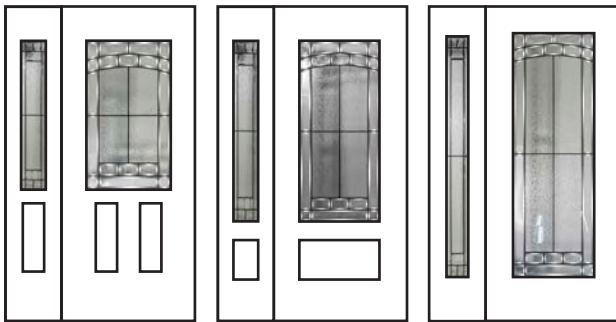

SUMMIT DOORS

2021 EDITION

Decorative

An assortment of different textures and colours combined to create beautiful glass designs.

Wrought Iron

Solid steel bars are welded and bent to create elegant glass designs.

Oval

Big Oval

Prescott

Technical

Glass size available in: 22x36", 22x48" and 22x64".
 Overall thickness: 1". Triple glazed unit. 3mm
 tempered glass. Argon gas inside.

Privacy Rating : 8/10

22 x 36"
8 x 36"