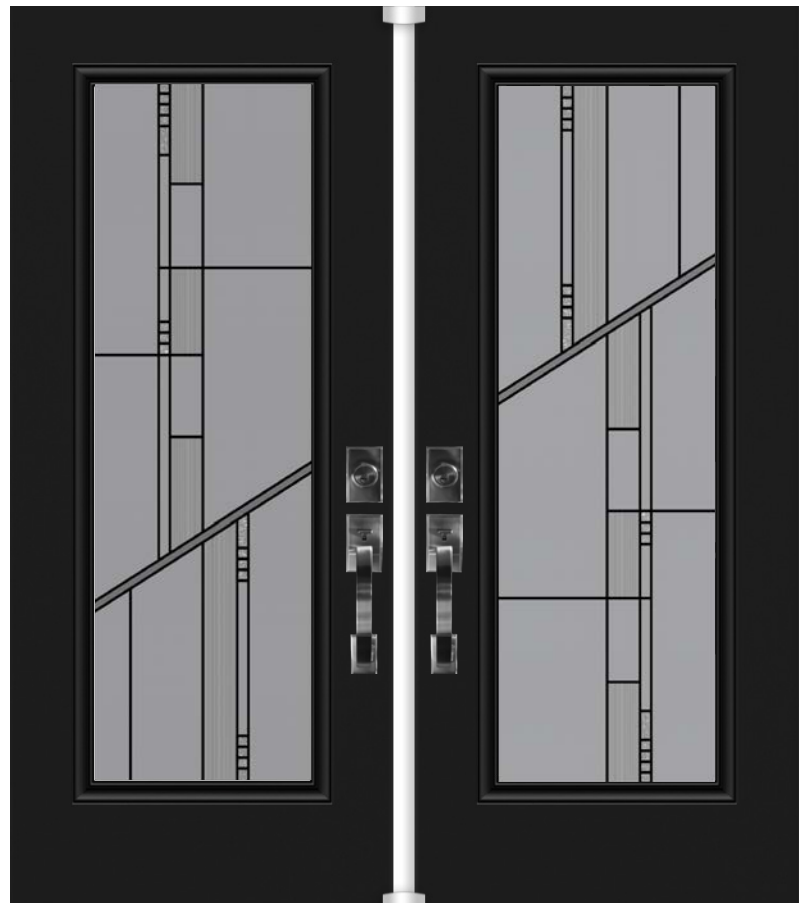

Amelia

Technical

Glass size available in: 22x64". Overall thickness: 1". Triple glazed unit. 3mm tempered glass. Argon gas inside.

Privacy Rating : 8/10