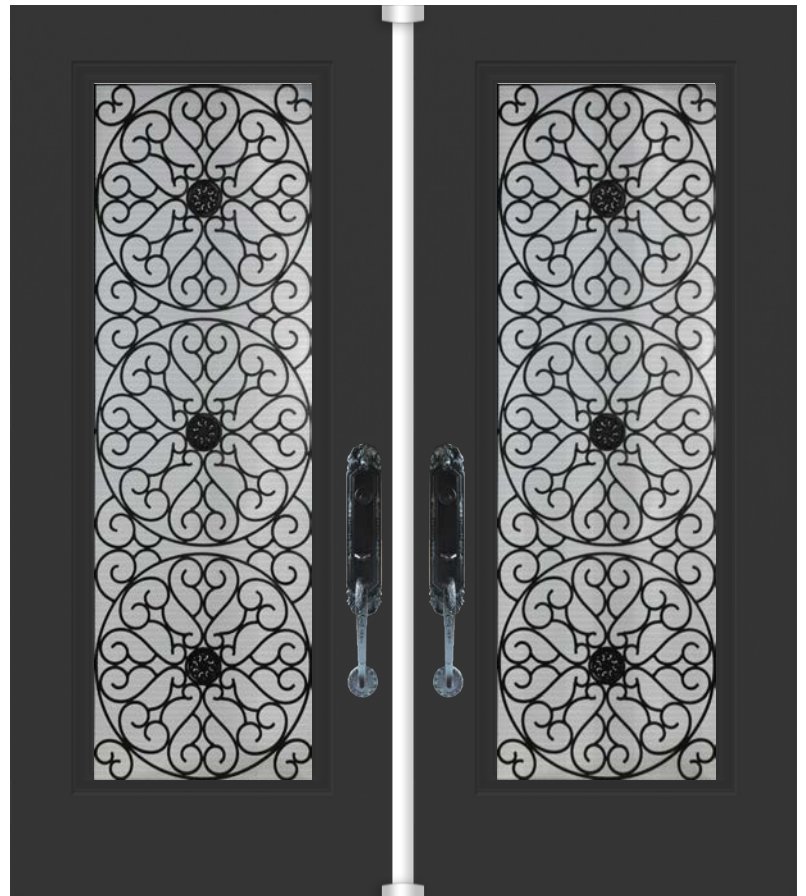

Solstice

Technical

Glass size available in: 22x64". Overall thickness: 1". Double glazed unit. 3mm tempered glass. Argon gas inside.

Privacy Rating : 10/10

22 x 64"

Spring

Technical

Glass size available in: 22x36", 22x48" and 22x64". Overall thickness: 1". Double glazed unit. 3mm tempered glass. Argon gas inside.