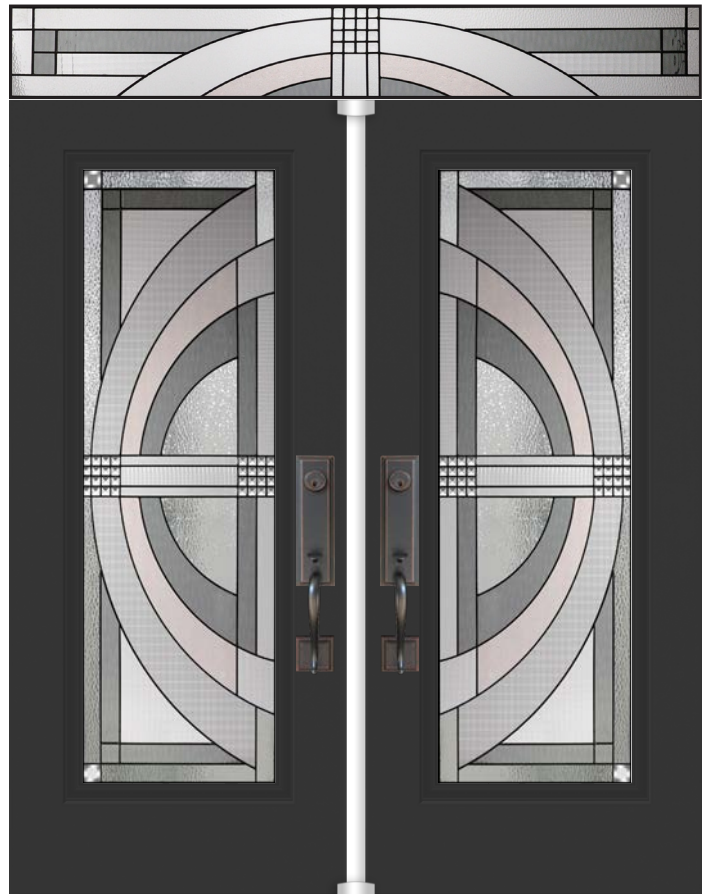

Privacy Rating : 8/10

8

Falshire

Technical

Glass size available in: 22x36", 22x48" and 22x64".
 Overall thickness: 1". Triple glazed unit. 3mm
 tempered glass. Argon gas inside.

Privacy Rating : 9/10

Imperial

Technical

Glass size available in: 22x36", 22x48" and 22x64".
Overall thickness: 1". Triple glazed unit. 3mm tempered glass. Argon gas inside.

Privacy Rating : 9/10

Lakefront

Technical

Glass size available in: 22x48" and 22x64". Overall thickness: 1". Triple glazed unit. 3mm tempered glass. Argon gas inside.