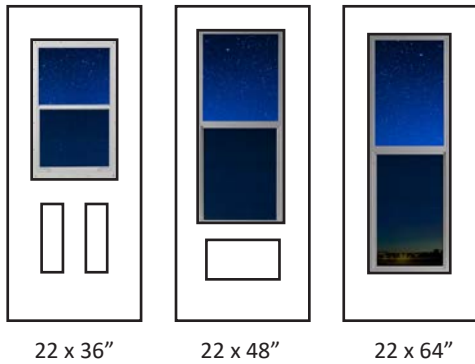

Privacy Rating : 10/10

22 x 64"

Mayfair

Technical

Glass size available in: 22x64". Overall thickness: 1". Double glazed unit. 3mm tempered glass. Argon gas inside.

Privacy Rating : 10/10

22 x 64"

Plain

Privacy Rating : 8/10

Vented Unit

Technical

Glass size available in: 22x36", 22x48" and 22x64".
Overall thickness: 1". White blinds. Double glazed unit. 3mm tempered glass. Argon gas inside.

Privacy Rating : 10/10

Miniblinds

Technical

Glass size available in: 22x36", 22x48" and 22x64".
Overall thickness: 1". White blinds. Double glazed unit. 3mm tempered glass. Argon gas inside.

Privacy Rating : 10/10

Tubular Handles