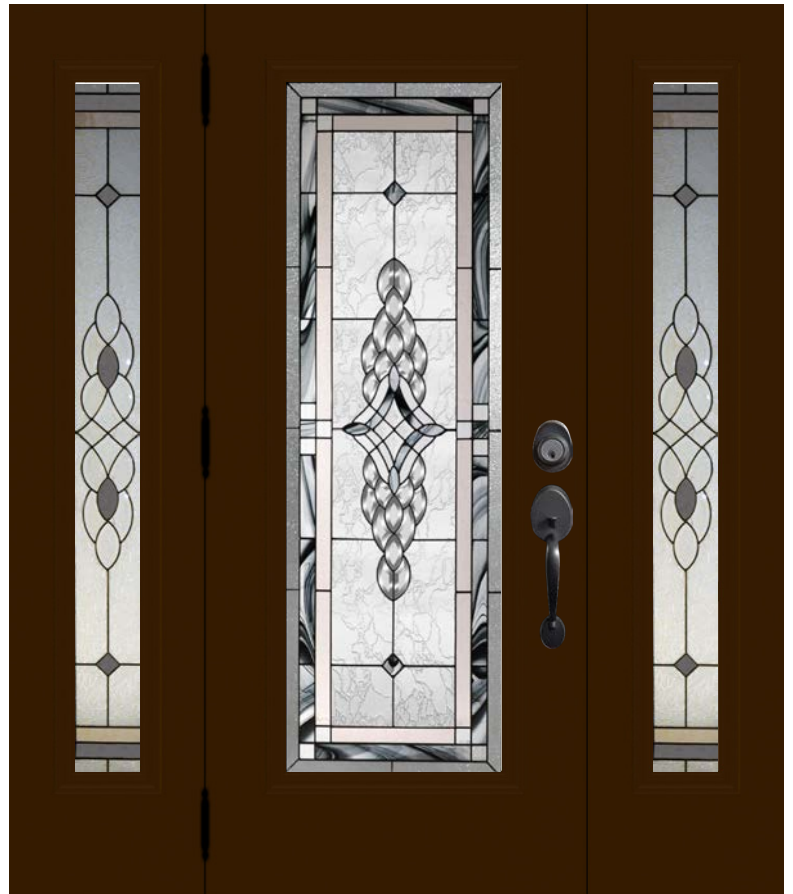

Rosetta

Technical

Glass size available in: 22x36", 22x48" and 22x64".
Overall thickness: 1". Triple glazed unit. 3mm
tempered glass. Argon gas inside.

Privacy Rating : 8/10