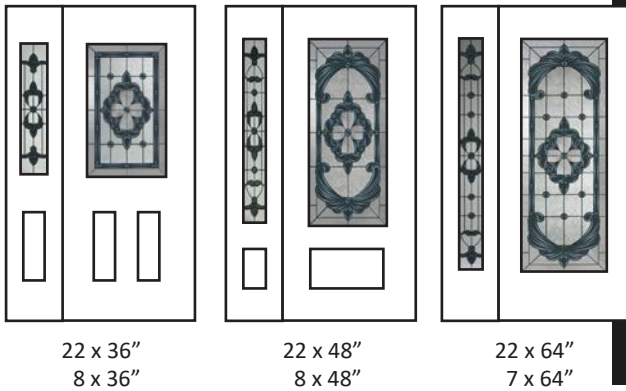

Berlin

Technical

Glass size available in: 22x64". Overall thickness: 1". Triple glazed unit. 3mm tempered glass. Argon gas inside.

Privacy Rating : 7/10

22 x 64"

Diana

Technical

Glass size available in: 22x36", 22x48" and 22x64". Overall thickness: 1". Triple glazed unit. 3mm tempered glass. Argon gas inside.

Privacy Rating : 7/10

22 x 36"

22 x 48"

22 x 64"
7 x 64"

Elmseross

Technical

Glass size available in: 22x36", 22x48" and 22x64".
 Overall thickness: 1". Triple glazed unit. 3mm
 tempered glass. Argon gas inside.

Privacy Rating : 8/10

8

Falshire

Technical

Glass size available in: 22x36", 22x48" and 22x64".
 Overall thickness: 1". Triple glazed unit. 3mm
 tempered glass. Argon gas inside.

Privacy Rating : 9/10

Imperial