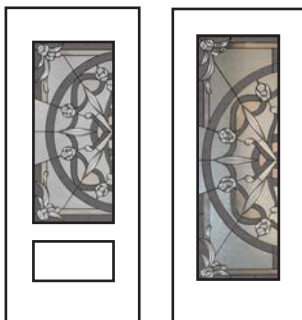

Privacy Rating : 9/10

Lily

Technical

Glass size available in: 22x36", 22x48" and 22x64".
Overall thickness: 1". Triple glazed unit. 3mm
tempered glass. Argon gas inside.

Privacy Rating : 8/10

22 x 36"

22 x 48"

22 x 64"
7 x 64"

10

Madelyn

Technical

Glass size available in: 22x48" and 22x64". Overall
thickness: 1". Triple glazed unit. 3mm tempered
glass. Argon gas inside.

Privacy Rating : 8/10

22 x 48"

22 x 64"

Miller

Technical

Glass size available in: 22x36", 22x48" and 22x64".
Overall thickness: 1". Triple glazed unit. 3mm tempered glass. Argon gas inside.

Privacy Rating : 9/10

22 x 36"

22 x 48"

22 x 64"

Panatella