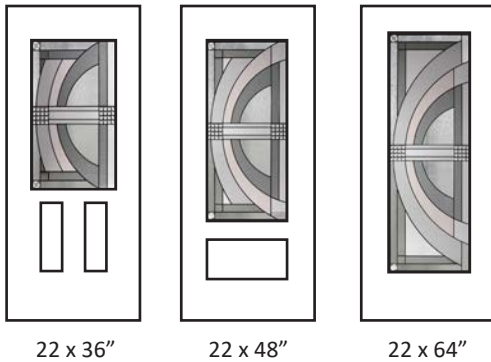

Berlin

Technical

Glass size available in: 22x64". Overall thickness: 1". Triple glazed unit. 3mm tempered glass. Argon gas inside.

Privacy Rating : 7/10

22 x 64"

Diana

Technical

Glass size available in: 22x36", 22x48" and 22x64". Overall thickness: 1". Triple glazed unit. 3mm tempered glass. Argon gas inside.

Privacy Rating : 8/10

8

Falshire

Technical

Glass size available in: 22x36", 22x48" and 22x64".
 Overall thickness: 1". Triple glazed unit. 3mm
 tempered glass. Argon gas inside.

Privacy Rating : 9/10

Imperial

Technical

Glass size available in: 22x36", 22x48" and 22x64".
Overall thickness: 1". Triple glazed unit. 3mm tempered glass. Argon gas inside.

Privacy Rating : 9/10

Lakefront

Technical

Glass size available in: 22x48" and 22x64". Overall thickness: 1". Triple glazed unit. 3mm tempered glass. Argon gas inside.

Privacy Rating : 9/10

Lily

Technical

Glass size available in: 22x36", 22x48" and 22x64".
Overall thickness: 1". Triple glazed unit. 3mm
tempered glass. Argon gas inside.

Privacy Rating : 8/10

22 x 36"

22 x 48"