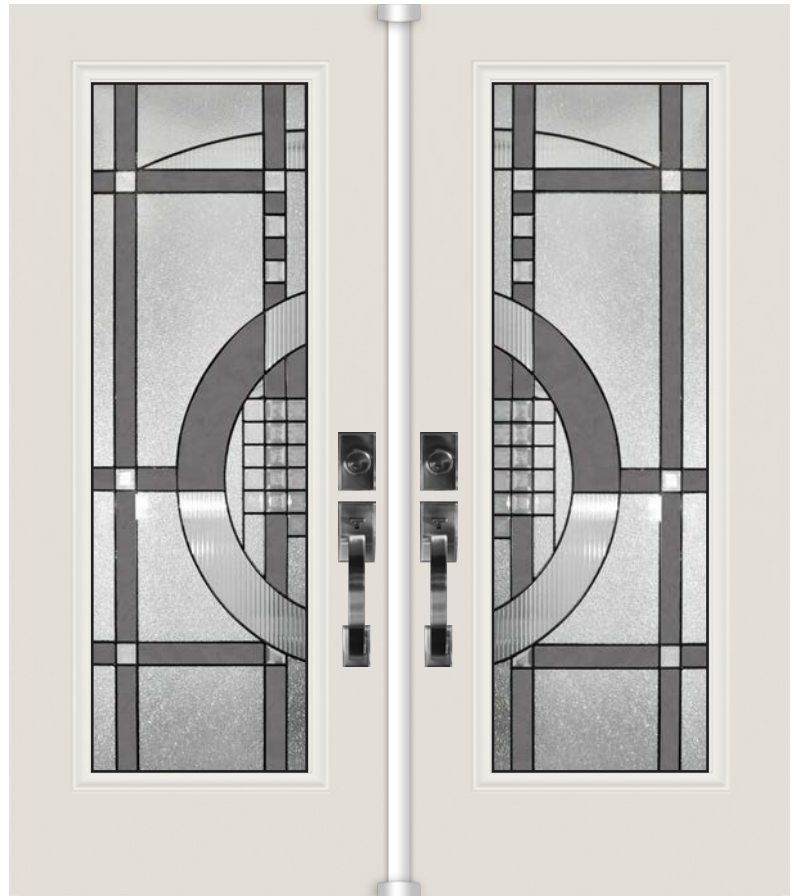

Berlin

Technical

Glass size available in: 22x64". Overall thickness: 1". Triple glazed unit. 3mm tempered glass. Argon gas inside.

Privacy Rating : 7/10

22 x 64"

Diana

Technical

Glass size available in: 22x36", 22x48" and 22x64". Overall thickness: 1". Triple glazed unit. 3mm tempered glass. Argon gas inside.