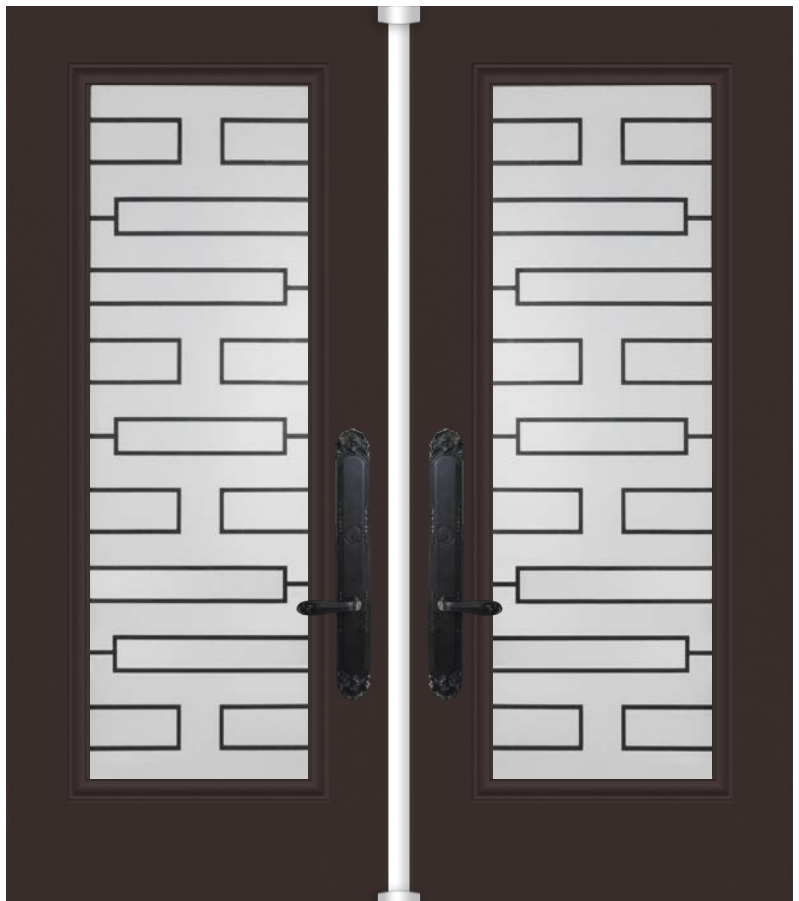

Zen

Technical

Glass size available in: 22x64". Overall thickness: 1". Double glazed unit. 3mm tempered glass. Argon gas inside.

Privacy Rating : 10/10