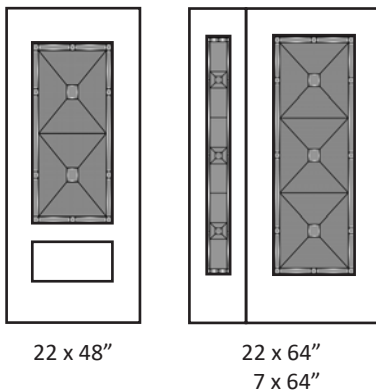

Privacy Rating : 8/10

8

Falshire

Technical

Glass size available in: 22x36", 22x48" and 22x64".
 Overall thickness: 1". Triple glazed unit. 3mm
 tempered glass. Argon gas inside.

Privacy Rating : 9/10

Imperial

Technical

Glass size available in: 22x36", 22x48" and 22x64".
Overall thickness: 1". Triple glazed unit. 3mm tempered glass. Argon gas inside.

Privacy Rating : 9/10

Lakefront

Technical

Glass size available in: 22x48" and 22x64". Overall thickness: 1". Triple glazed unit. 3mm tempered glass. Argon gas inside.

Privacy Rating : 9/10

Lily

Technical

Glass size available in: 22x36", 22x48" and 22x64".
Overall thickness: 1". Triple glazed unit. 3mm
tempered glass. Argon gas inside.

Privacy Rating : 8/10

22 x 36"

22 x 48"