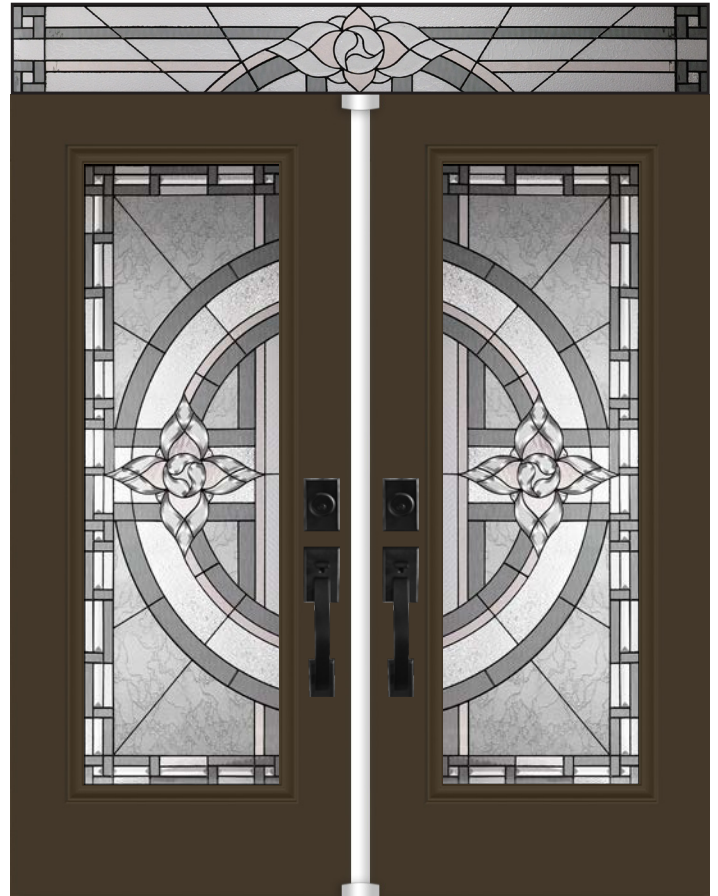

Privacy Rating : 8/10

22 x 64"

Anabelle

Technical

Glass size available in: 22x36", 22x48" and 22x64". Overall thickness: 1". Triple glazed unit. 3mm tempered glass. Argon gas inside.

Privacy Rating : 8/10

Ashbury