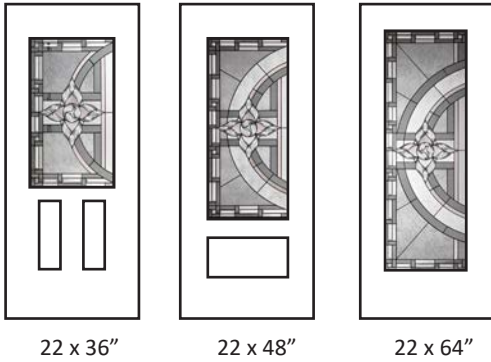

Privacy Rating : 8/10

22 x 36"

22 x 48"

22 x 64"
7 x 64"

4

Amelia

Technical

Glass size available in: 22x64". Overall thickness: 1". Triple glazed unit. 3mm tempered glass. Argon gas inside.

Privacy Rating : 8/10

22 x 64"

Anabelle

Technical

Glass size available in: 22x36", 22x48" and 22x64". Overall thickness: 1". Triple glazed unit. 3mm tempered glass. Argon gas inside.

Privacy Rating : 8/10

Ashbury

Technical

Glass size available in: 22x36", 22x48" and 22x64". Overall thickness: 1". Triple glazed unit. 3mm tempered glass. Argon gas inside.

Privacy Rating : 8/10

Atlas

Technical

Glass size available in: 22x64". Overall thickness: 1". Triple glazed unit. 3mm tempered glass. Argon gas inside.

Privacy Rating : 9/10

22 x 64"

6

Aurora

Technical

Glass size available in: 22x64". Overall thickness: 1". Triple glazed unit. 3mm tempered glass. Argon gas inside.

Privacy Rating : 8/10

22 x 64"