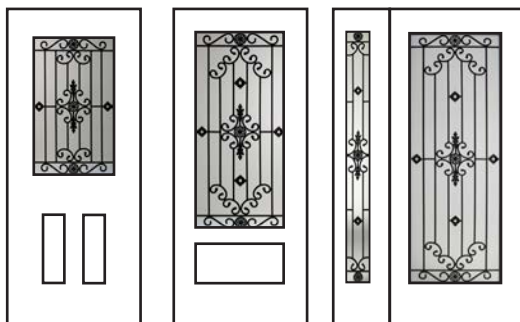

Dalemont

Technical

Glass size available in: 22x36", 22x48" and 22x64". Overall thickness: 1". Double glazed unit. 3mm tempered glass. Argon gas inside.

Privacy Rating : 10/10

22 x 36"
8 x 36"

22 x 48"
8 x 48"

22 x 64"
7 x 64"