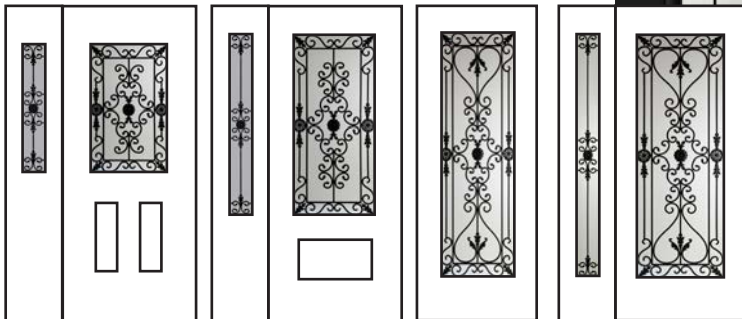

22 x 36"

22 x 48"

20 x 64"

22 x 64"
7 x 64"

Edenstone

Technical

Glass size available in: 22x36", 22x48", 20x64", 22x64" and 22x80". Overall thickness: 1". Double glazed unit. 3mm tempered glass. Argon gas inside.

Privacy Rating : 10/10