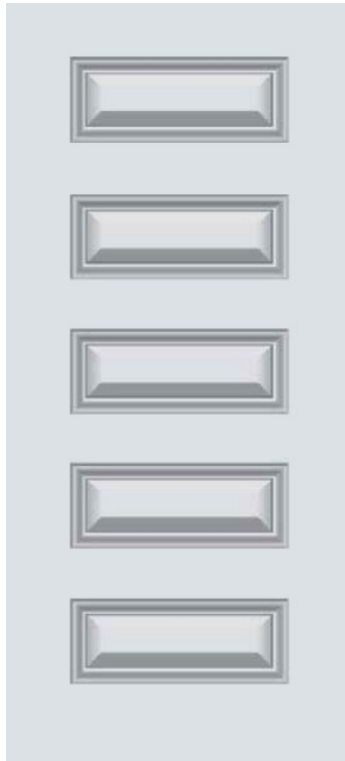

Door Code: Ferrara
Available in 32, 34, 36