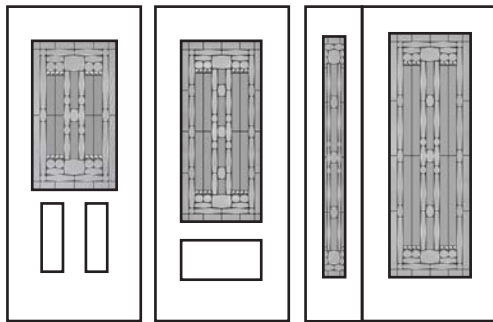

Waterfall

Technical

Glass size available in: 22x36", 22x48" and 22x64".
Overall thickness: 1". Triple glazed unit. 3mm
tempered glass. Argon gas inside.

Privacy Rating : 9/10

22 x 36"

22 x 48"

22 x 64"
7 x 64"