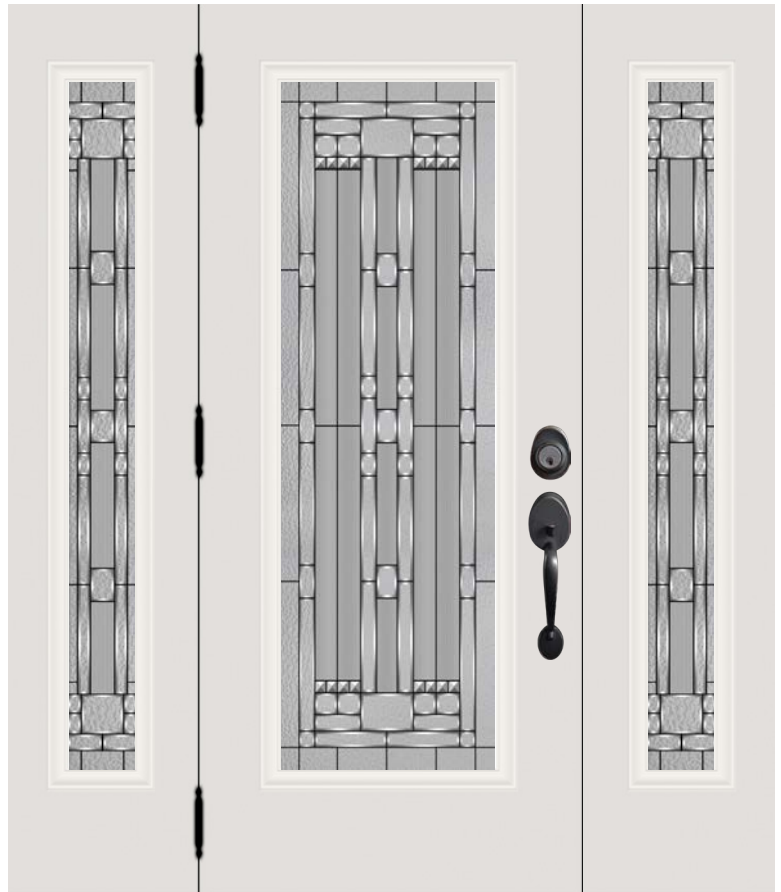

Glass size available in: 22x36", 22x48" and 22x64".
Overall thickness: 1". Triple glazed unit. 3mm
tempered glass. Argon gas inside.

Privacy Rating : 9/10

22 x 36"

22 x 48"

22 x 64"
7 x 64"

14

Addison

Technical