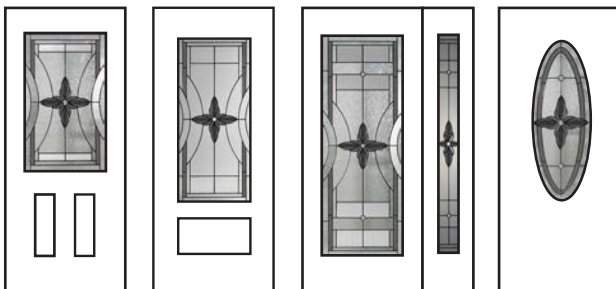

22 x 48"
8 x 48"

22 x 64"
7 x 64"

12

Pristine

Technical

Glass size available in: 22x36", 22x48" and 22x64".
 Overall thickness: 1". Triple glazed unit. 3mm
 tempered glass. Argon gas inside.

Privacy Rating : 8/10

22 x 36"
8 x 36"

22 x 48"

22 x 64"
7 x 64"

Oval

Big Oval

Rosetta

Technical

Glass size available in: 22x36", 22x48" and 22x64".
Overall thickness: 1". Triple glazed unit. 3mm
tempered glass. Argon gas inside.