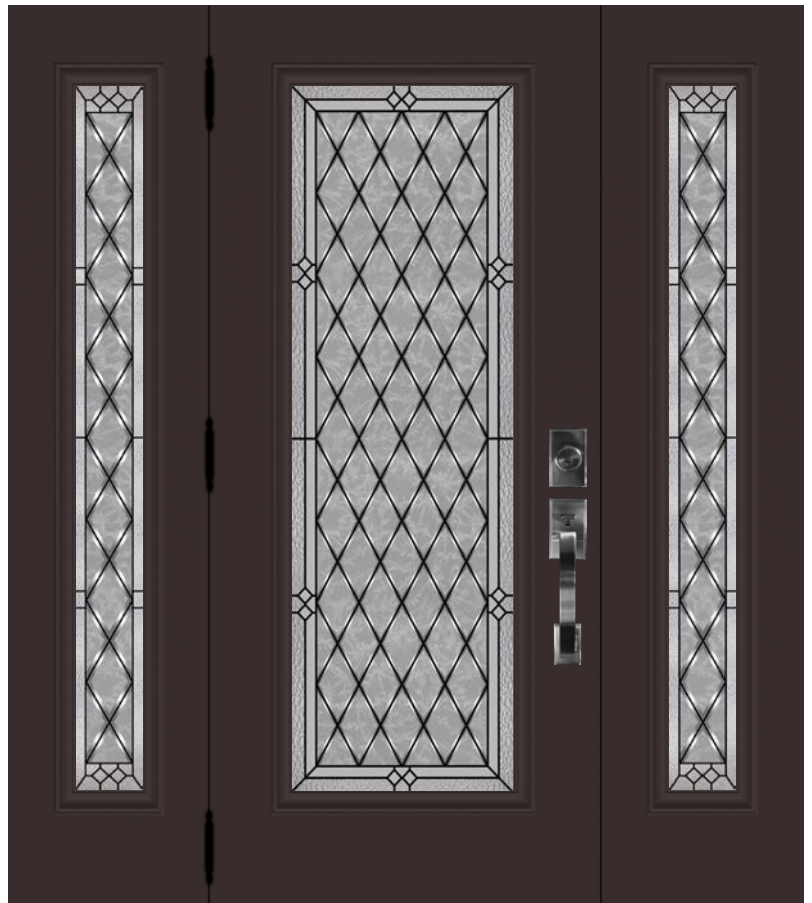

Berlin

Technical

Glass size available in: 22x64". Overall thickness: 1". Triple glazed unit. 3mm tempered glass. Argon gas inside.

Privacy Rating : 7/10

Diana

Technical

Glass size available in: 22x36", 22x48" and 22x64". Overall thickness: 1". Triple glazed unit. 3mm tempered glass. Argon gas inside.

Privacy Rating : 7/10