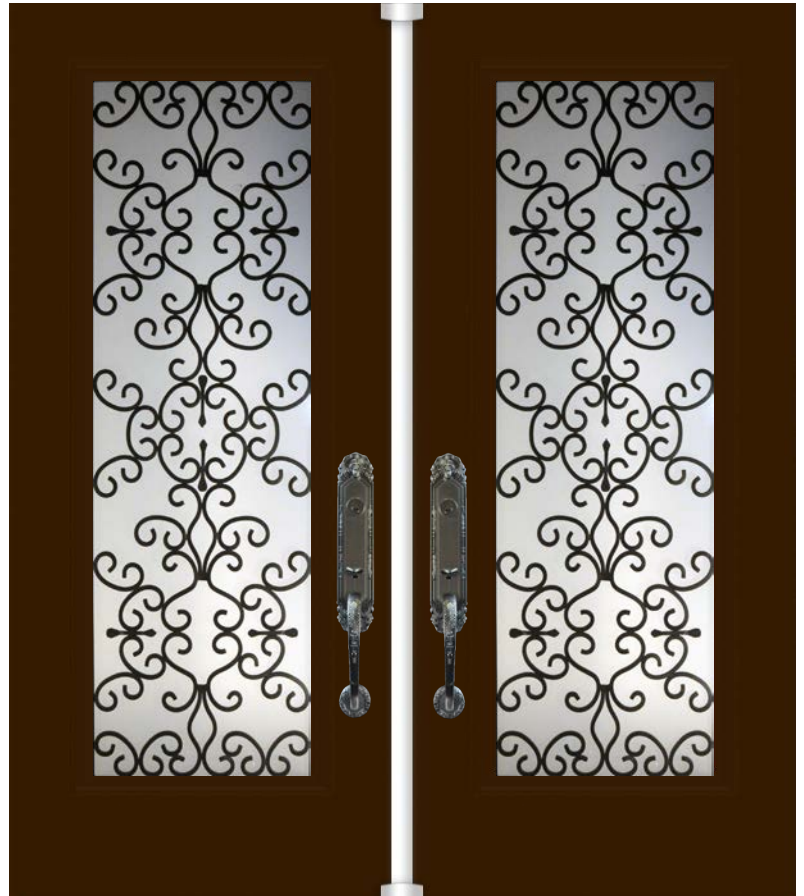

26

Prominence

Technical

Glass size available in: 22x64". Overall thickness:
1". Double glazed unit. 3mm tempered glass. Argon
gas inside.

Privacy Rating : 10/10

22 x 64"

Regent

Technical