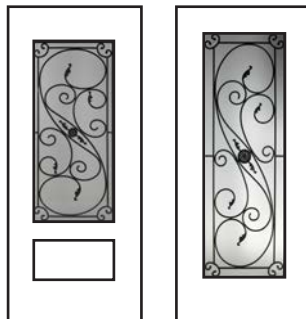

Addison

Technical

Glass size available in: 22x46" and 22x64". Overall
thickness: 1". Double glazed unit. 3mm tempered
glass. Argon gas inside.

Privacy Rating : 10/10

22 x 46"

22 x 64"