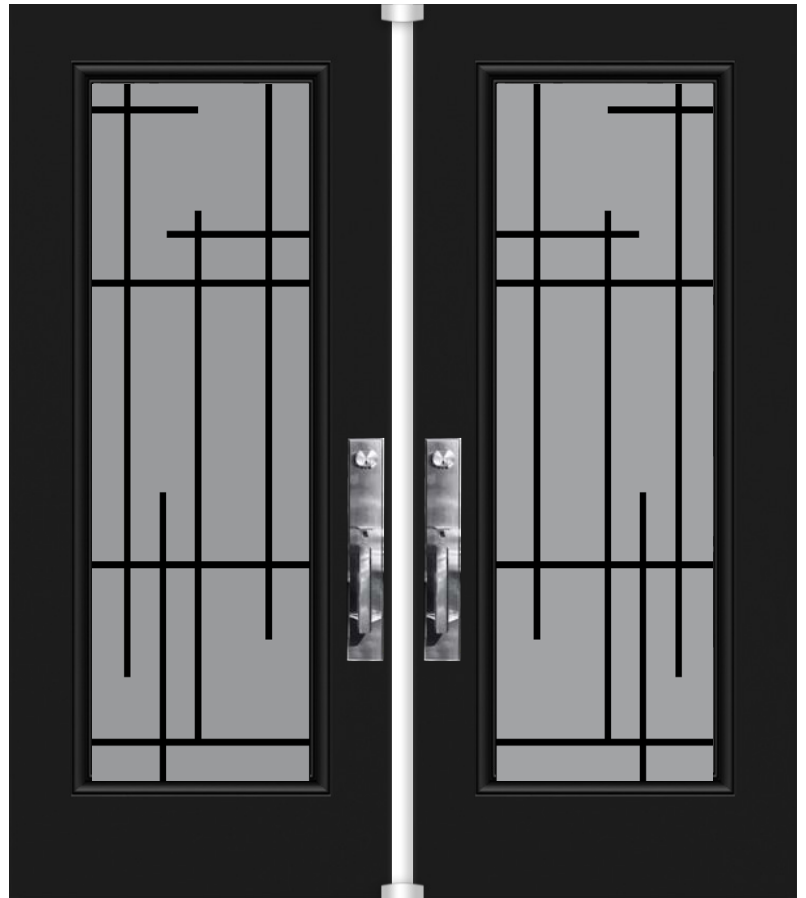

Sandy

Technical

Glass size available in: 22x64". Overall thickness: 1". Double glazed unit. 3mm tempered glass. Argon gas inside.

Privacy Rating : 10/10