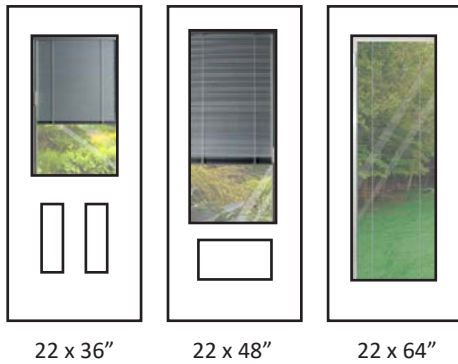

Privacy Rating : 8/10

Vented Unit

Technical

Glass size available in: 22x36", 22x48" and 22x64".
Overall thickness: 1". White blinds. Double glazed unit. 3mm tempered glass. Argon gas inside.

Privacy Rating : 10/10

Miniblinds

Technical

Glass size available in: 22x36", 22x48" and 22x64".
Overall thickness: 1". White blinds. Double glazed unit. 3mm tempered glass. Argon gas inside.

Privacy Rating : 10/10

Tubular Handles