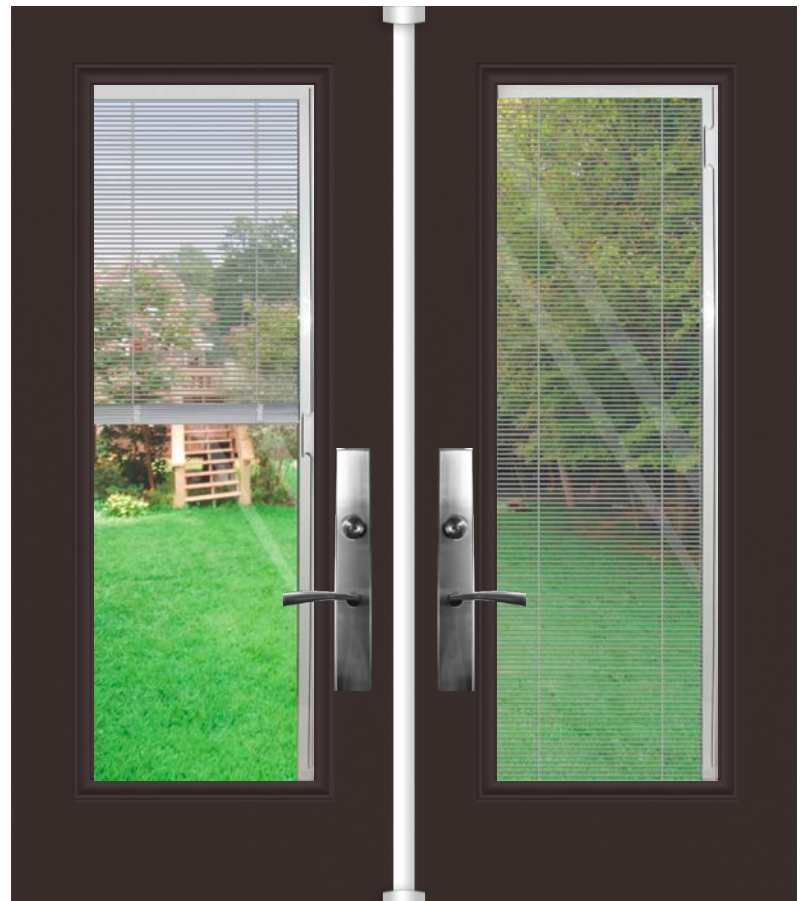

Miniblinds

Technical

Glass size available in: 22x36", 22x48" and 22x64".
Overall thickness: 1". White blinds. Double glazed unit. 3mm tempered glass. Argon gas inside.

Privacy Rating : 10/10

Tubular Handles