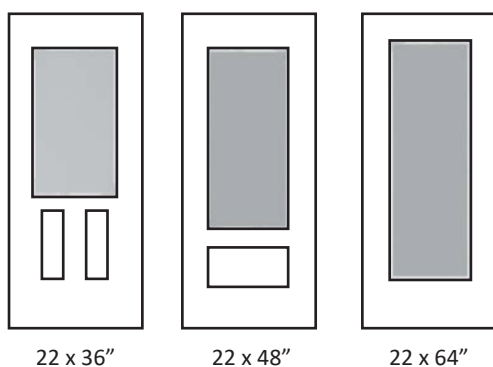

Privacy Rating : 10/10

22 x 64"

Mayfair

Technical

Glass size available in: 22x64". Overall thickness: 1". Double glazed unit. 3mm tempered glass. Argon gas inside.

Privacy Rating : 10/10

22 x 64"

Plain

Technical

Glass size available in: 22x36", 22x48" and 22x64".
Overall thickness: 1". Double glazed unit. 3mm tempered glass. Argon gas inside.

Privacy Rating : 10/10

34

Acid Bevel

Technical

Glass size available in: 22x36", 22x48" and 22x64".
Overall thickness: 1". 1" Clear edge. Triple glazed unit. 3mm tempered glass. Argon gas inside.

Privacy Rating : 8/10

Vented Unit

Technical

Glass size available in: 22x36", 22x48" and 22x64".
Overall thickness: 1". White blinds. Double glazed unit. 3mm tempered glass. Argon gas inside.

Privacy Rating : 10/10