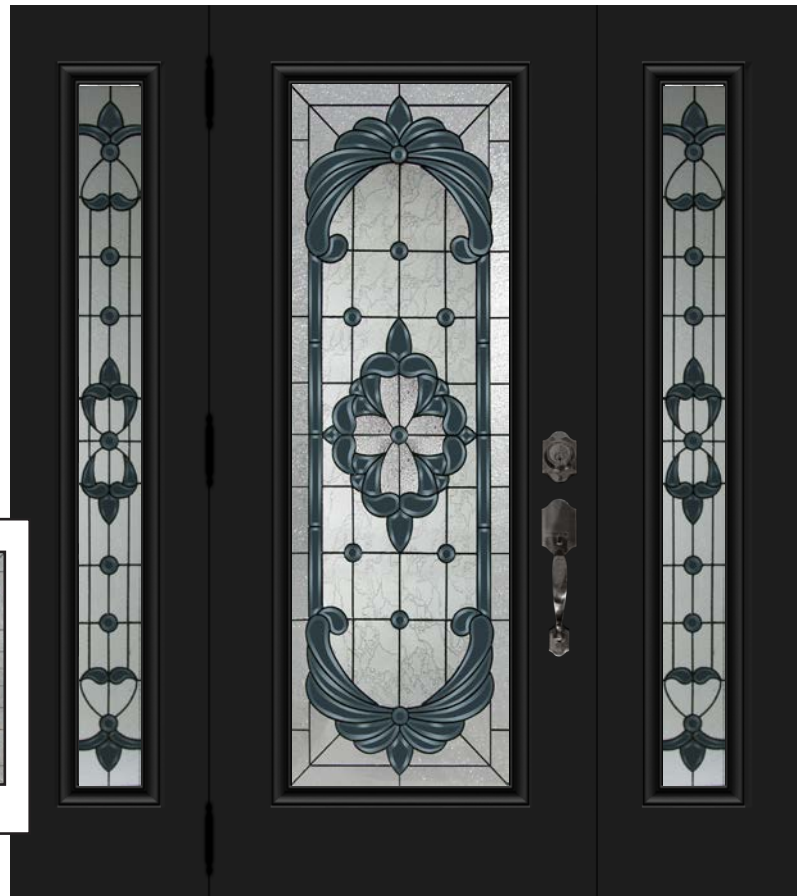

Privacy Rating : 8/10

8

Falshire

Technical

Glass size available in: 22x36", 22x48" and 22x64".
 Overall thickness: 1". Triple glazed unit. 3mm
 tempered glass. Argon gas inside.

Privacy Rating : 9/10

Imperial