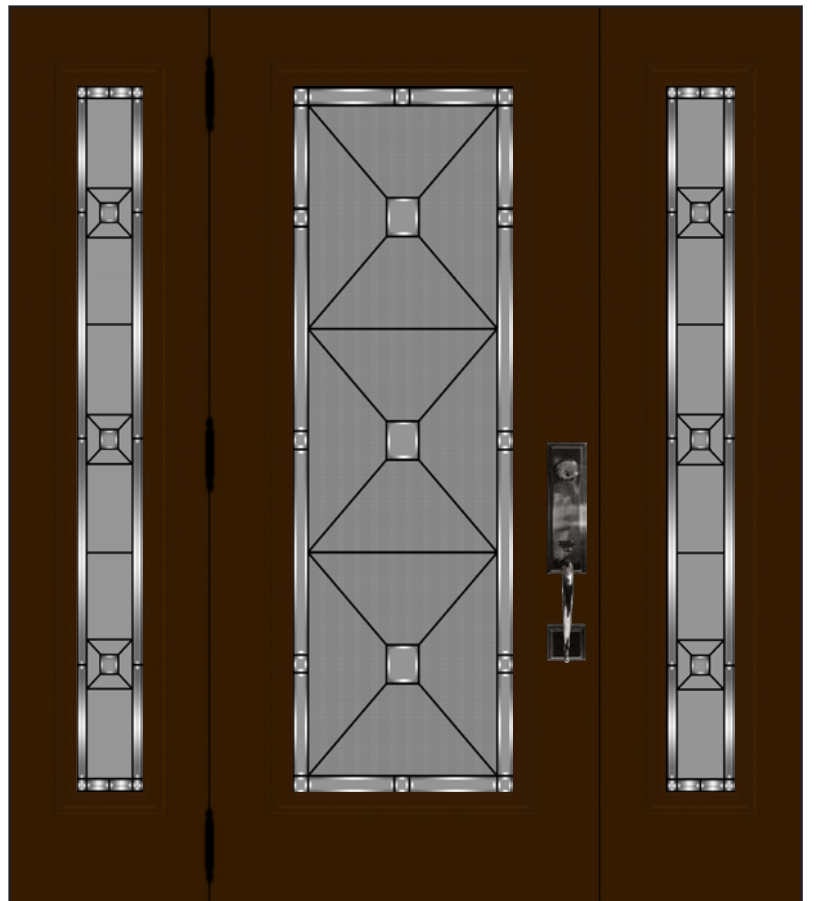

Technical

Glass size available in: 22x36", 22x48" and 22x64".
Overall thickness: 1". Triple glazed unit. 3mm tempered glass. Argon gas inside.

Privacy Rating : 9/10

Lakefront

Technical

Glass size available in: 22x48" and 22x64". Overall thickness: 1". Triple glazed unit. 3mm tempered glass. Argon gas inside.

Privacy Rating : 9/10

Lily

Technical

Glass size available in: 22x36", 22x48" and 22x64".
Overall thickness: 1". Triple glazed unit. 3mm
tempered glass. Argon gas inside.

Privacy Rating : 8/10

22 x 36"

22 x 48"