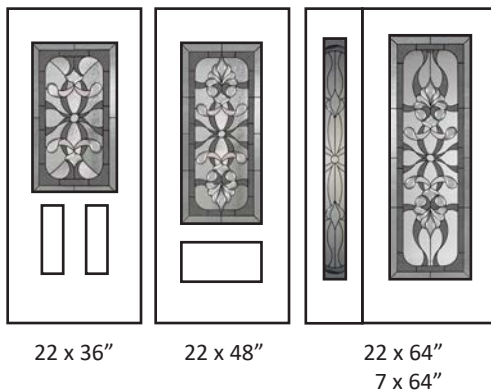

22 x 36"
8 x 36"

22 x 48"

22 x 64"
7 x 64"

Oval

Big Oval

Rosetta

Technical

Glass size available in: 22x36", 22x48" and 22x64".
Overall thickness: 1". Triple glazed unit. 3mm
tempered glass. Argon gas inside.

Privacy Rating : 8/10

Royale

Technical

Glass size available in: 22x36", 22x48" and 22x64".
Overall thickness: 1". Triple glazed unit. 3mm
tempered glass. Argon gas inside.

Privacy Rating : 8/10

Waterfall

Technical

Glass size available in: 22x36", 22x48" and 22x64".
Overall thickness: 1". Triple glazed unit. 3mm
tempered glass. Argon gas inside.

Privacy Rating : 9/10

22 x 36"

22 x 48"

22 x 64"
7 x 64"

14

Addison

Technical

Glass size available in: 22x46" and 22x64". Overall
thickness: 1". Double glazed unit. 3mm tempered
glass. Argon gas inside.

Privacy Rating : 10/10

22 x 46"

22 x 64"

Alexander

Technical

Glass size available in: 22x64". Overall thickness: 1". Double glazed unit. 3mm tempered glass. Argon gas inside.