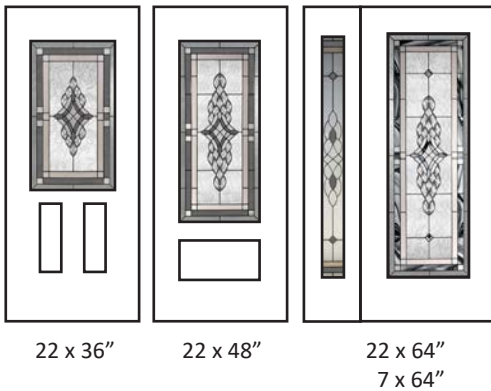

22 x 48"
8 x 48"

22 x 64"
7 x 64"

12

Pristine

Technical

Glass size available in: 22x36", 22x48" and 22x64".
 Overall thickness: 1". Triple glazed unit. 3mm
 tempered glass. Argon gas inside.

Privacy Rating : 8/10

22 x 36"
8 x 36"

22 x 48"

22 x 64"
7 x 64"

Oval

Big Oval

Rosetta

Technical

Glass size available in: 22x36", 22x48" and 22x64".
Overall thickness: 1". Triple glazed unit. 3mm
tempered glass. Argon gas inside.

Privacy Rating : 8/10

Royale

Technical

Glass size available in: 22x36", 22x48" and 22x64".
Overall thickness: 1". Triple glazed unit. 3mm
tempered glass. Argon gas inside.

Privacy Rating : 8/10

Waterfall

Technical