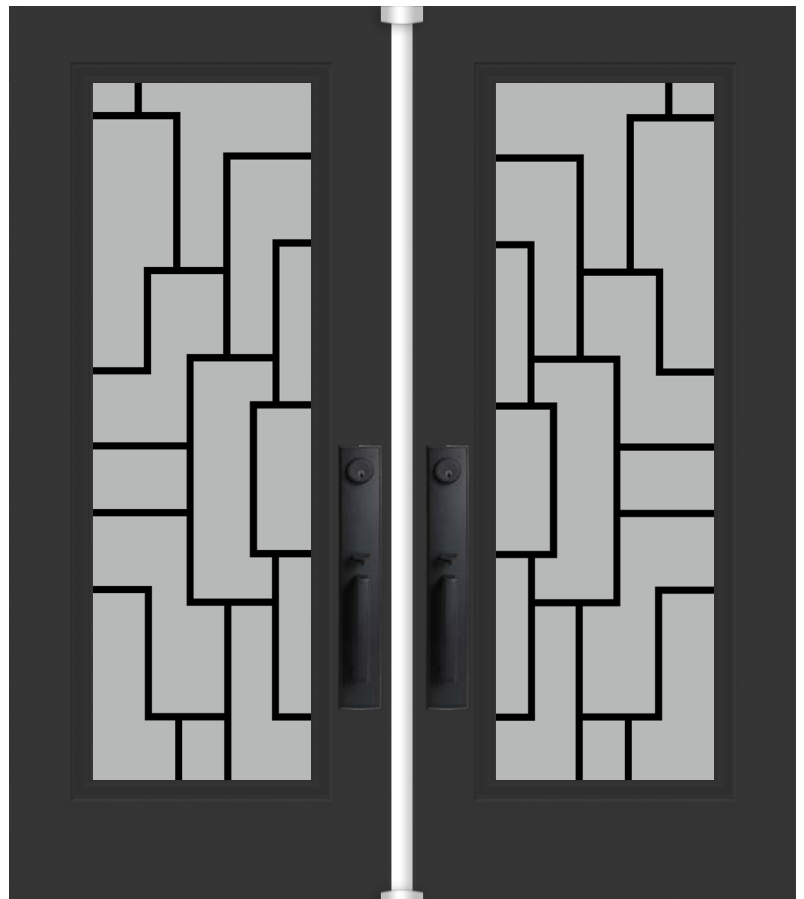

Emma

Technical

Glass size available in: 22x64". Overall thickness: 1". Double glazed unit. 3mm tempered glass. Argon gas inside.

Privacy Rating : 10/10

22

Gatsby

Technical

Glass size available in: 22x64". Overall thickness: 1". Double glazed unit. 3mm tempered glass. Argon gas inside.

Privacy Rating : 10/10