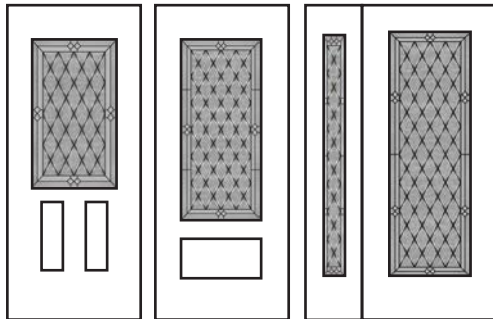

Diana

Technical

Glass size available in: 22x36", 22x48" and 22x64". Overall thickness: 1". Triple glazed unit. 3mm tempered glass. Argon gas inside.

Privacy Rating : 7/10

22 x 36"

22 x 48"

22 x 64"
7 x 64"