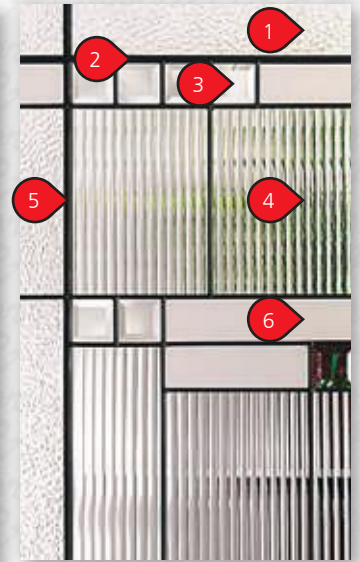

2248

2236

229CT

764

848

836

- 1: Granite
- 2:  $\frac{3}{8}$ " Caming
- 3: Clear Bevels
- 4: Narrow Reed
- 5:  $\frac{3}{16}$ " Caming
- 6: Sandblasted

Privacy Rating: 8