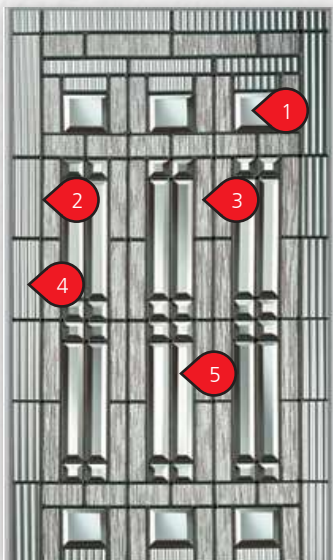

- 1: Clear Bevel
- 2: Caming Option
- 3: Silvit
- 4: Chord
- 5: Glue Chip

Privacy Rating: 6