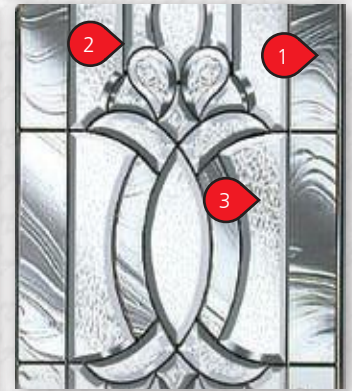

- 1: Baroque Grey
- 2: Caming Option
- 3: Glue Chip

Privacy Rating: 8