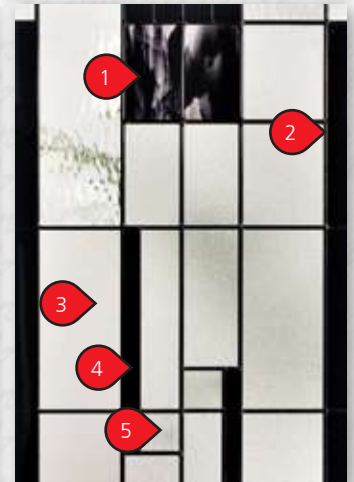

- 1: Black Baroque Glass
- 2: Sydney Glass
- 3: Pinhead Glass
- 4: Black Glass
- 5: Chord Glass

Kallima will charm lovers of glass. Characterised by its handmade pieces of blended black and clear glass, the Kallima offers an exclusive look everytime.

Privacy Rating: 8