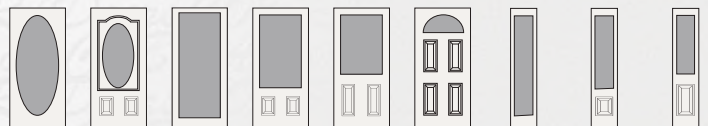

Caming available in Zinc & Patina.

2057

1642

2264

2248

2236

2210

764

848

836