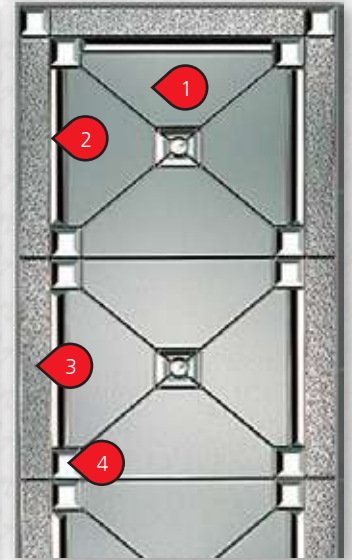

- 1: Lustral
- 2: Caming Option
- 3: Kasumi
- 4: Clear Bevel

Privacy Rating: 8