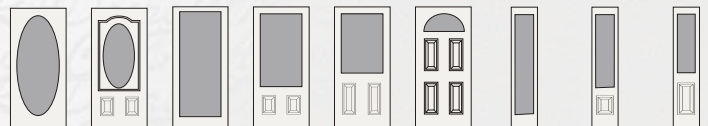

Caming available in Zinc & Patina.

2057

1642

2264

2248

2236

2210

764

848

836