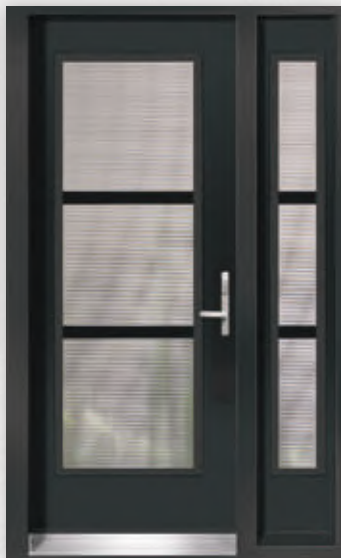

Doorlite: HRM-2264-Flush
Sidelite: HRM-764-SL