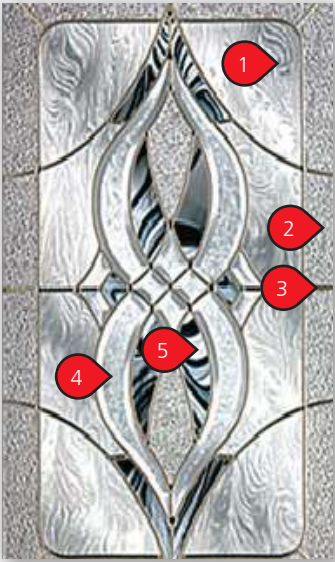

- 1: Chinchilla
- 2: Kasumi
- 3: Caming Option
- 4: Glue Chip
- 5: Grey Waterglass

Privacy Rating: 8