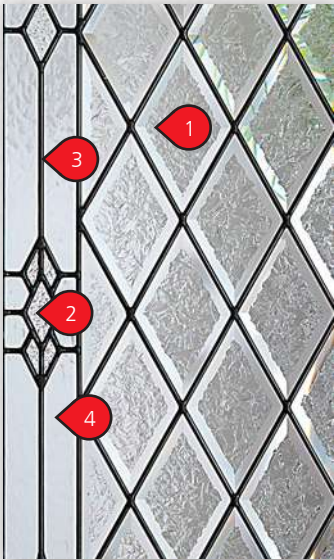

- 1: Lava Bevels
- 2: Mica
- 3: 3/16" Caming
- 4: Clear Ripple

Privacy Rating: 8