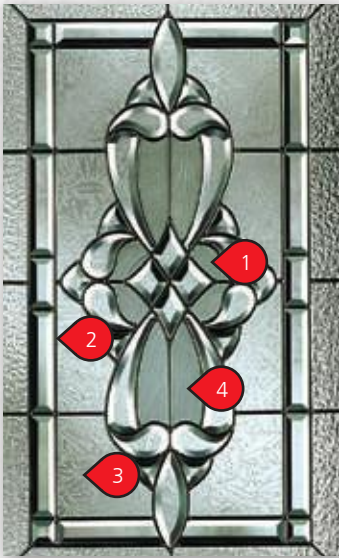

- 1: Clear Bevel
- 2: Caming Option
- 3: Glue Chip
- 4: Grey Baroque

Privacy Rating: 8