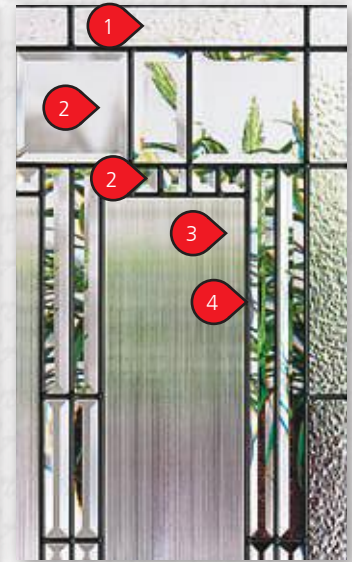

- 1: Mica
- 2: Clear Bevels
- 3: Luminating Reed
- 4: 3/16" Caming

Privacy Rating: 7