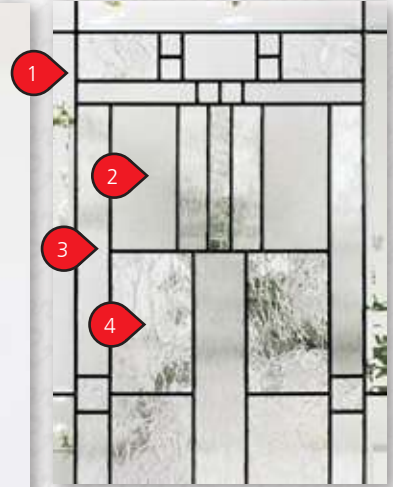

- 1: Bevelled Clear Glass
- 2: Pinhead Glass
- 3: Chord Glass
- 4: Krinkle Glass

Cachet's Prairie-style design blends four striking textures to make your home stand out. On sunny days, enjoy a dazzling light effect in your entryway.

Privacy Rating: 6