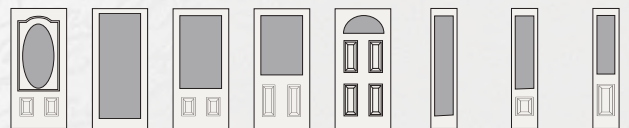

Privacy Rating: 4

MYS-Half Moon-4 Panel

Doorlite: MYS-2236-TT-BM00-6'8"  
Sidelite: MYS-836-TT-2P-SL-6'8"

Doorlite: MYS-3/4 Oval-3 Panel Scrol Top  
Sidelite: MYS-848-SL

Doorlite: MYS-2264-Flush  
Sidelite: MYS-764-SL